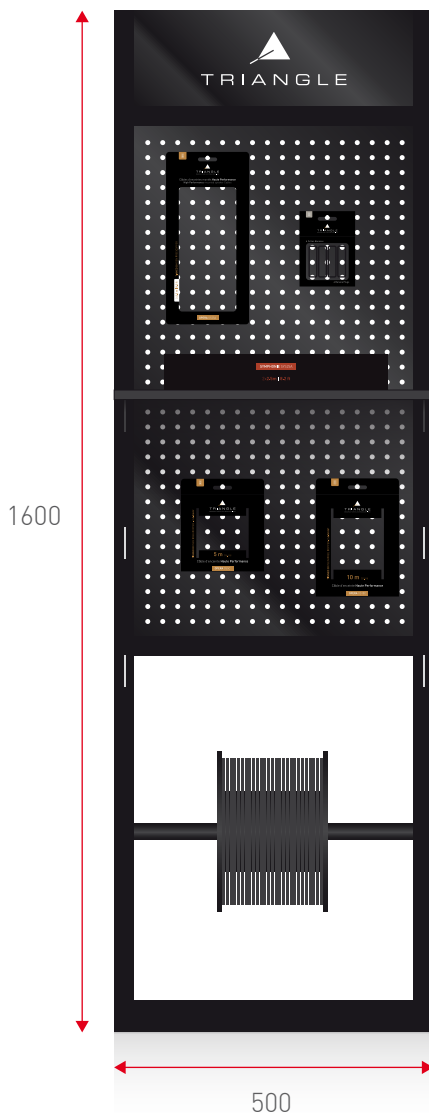

TRIANGLE cables have been developed in line with the brand's speakers to convey a unique and high musical experience.

OS5C

OS10C

OS100C

OS25A

BP400

SYS25A

LECABLE		EXPORT PRICE	ADVISED RETAIL PRICE
OS5C	The Opera range offers cross-section cables of 2.5mm ² ensuring a true musical experience, accessible to all. OS5C is a 5m drum of cables provided with its package.	7.50 €	30 €
OS10C	The Opera range offers cross-section cables of 2.5mm ² ensuring a true musical experience, accessible to all. OS10C is a 10m drum of cables provided with its package.	14.50 €	58 €
OS100C	The Opera range offers cross-section cables of 2.5mm ² ensuring a true musical experience, accessible to all. OS100C is a 100m drum of cable with length marks.	105 €	420 €
OS25A	From the Opera range, OS25A is a mounted cables of 2x2.5m with golden plated plugs and anodized aluminum caps.	25.80 €	99 €
BP400	BP400 are easy to assemble (double locking with cable screws) and offering a high conductivity. The plugs have a silver plating that minimize distortions.	10 €	39 €
SYS25A	The conductors of the SYS25A cable are made of OFHC strands of very high purity (Oxygen free copper, 99.999%) benefiting from a special treatment reducing loss to the maximum.	46.75 €	190 €

IMPLEMENTATION OFFER

LeCable

Implement **LeCable** range and get 3 free **DISPLAY KITS** for your shop/showroom

Very simple and elegant, this display easily highlights the whole LeCable range in the shop.

Get for free :

- 3 TRIANGLE displays
- 3 display models of each cable

It correspond to a **20%** extra discount on your first TRIANGLE order.

Offer valid until 31 March 2017